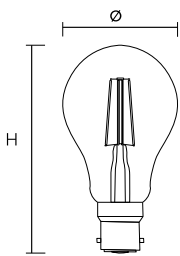

3 Year Silver Warranty				
Code	Lamp Type	Temp	Lm	ØxH (mm)
Non Dimmable				
60877	LED Filament GLS with Photocell	2700K	806	60x115

7W 60W 88%

Quality Assured Product Warranty²
3 Year

Colour Rendering Index²
85